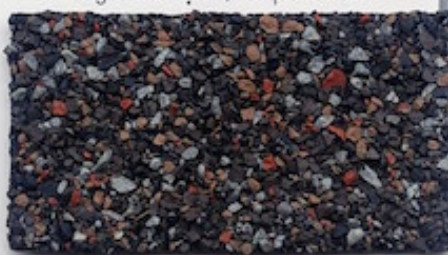

# MARATHON ULTRA AR & 25 AR

3-TAB DESIGN SHINGLES / BARDEAUX « DESIGN » À TROIS PATTES

Dual Black / Noir double

Weatherwood / Bois de grange

Forest Green / Vert forêt

Charcoal Grey / Gris charbon

Driftwood / Bois flottant

National Blue\*\* / Bleu national\*\*

Harvard Slate / Ardoise « Harvard »

Aged Redwood / Séquoia vieilli

White / Blanc

Dual Grey / Gris double

Earthtone Cedar / Cèdre « Earthtone »

Rainbow Red / Rouge arc-en-ciel

Dual Brown / Brun double

Riviera Red / Rouge riviera

Rainbow Green / Vert arc-en-ciel

Heatherwood / Bois cendré

Shingle Swatches shown are as accurate as modern printing processes allow. Shingle chips shown do not fully represent the entire colour blend range of the shingles. To ensure complete satisfaction please make your final colour selection from several full size shingles and view a sample of the product installed on a home.